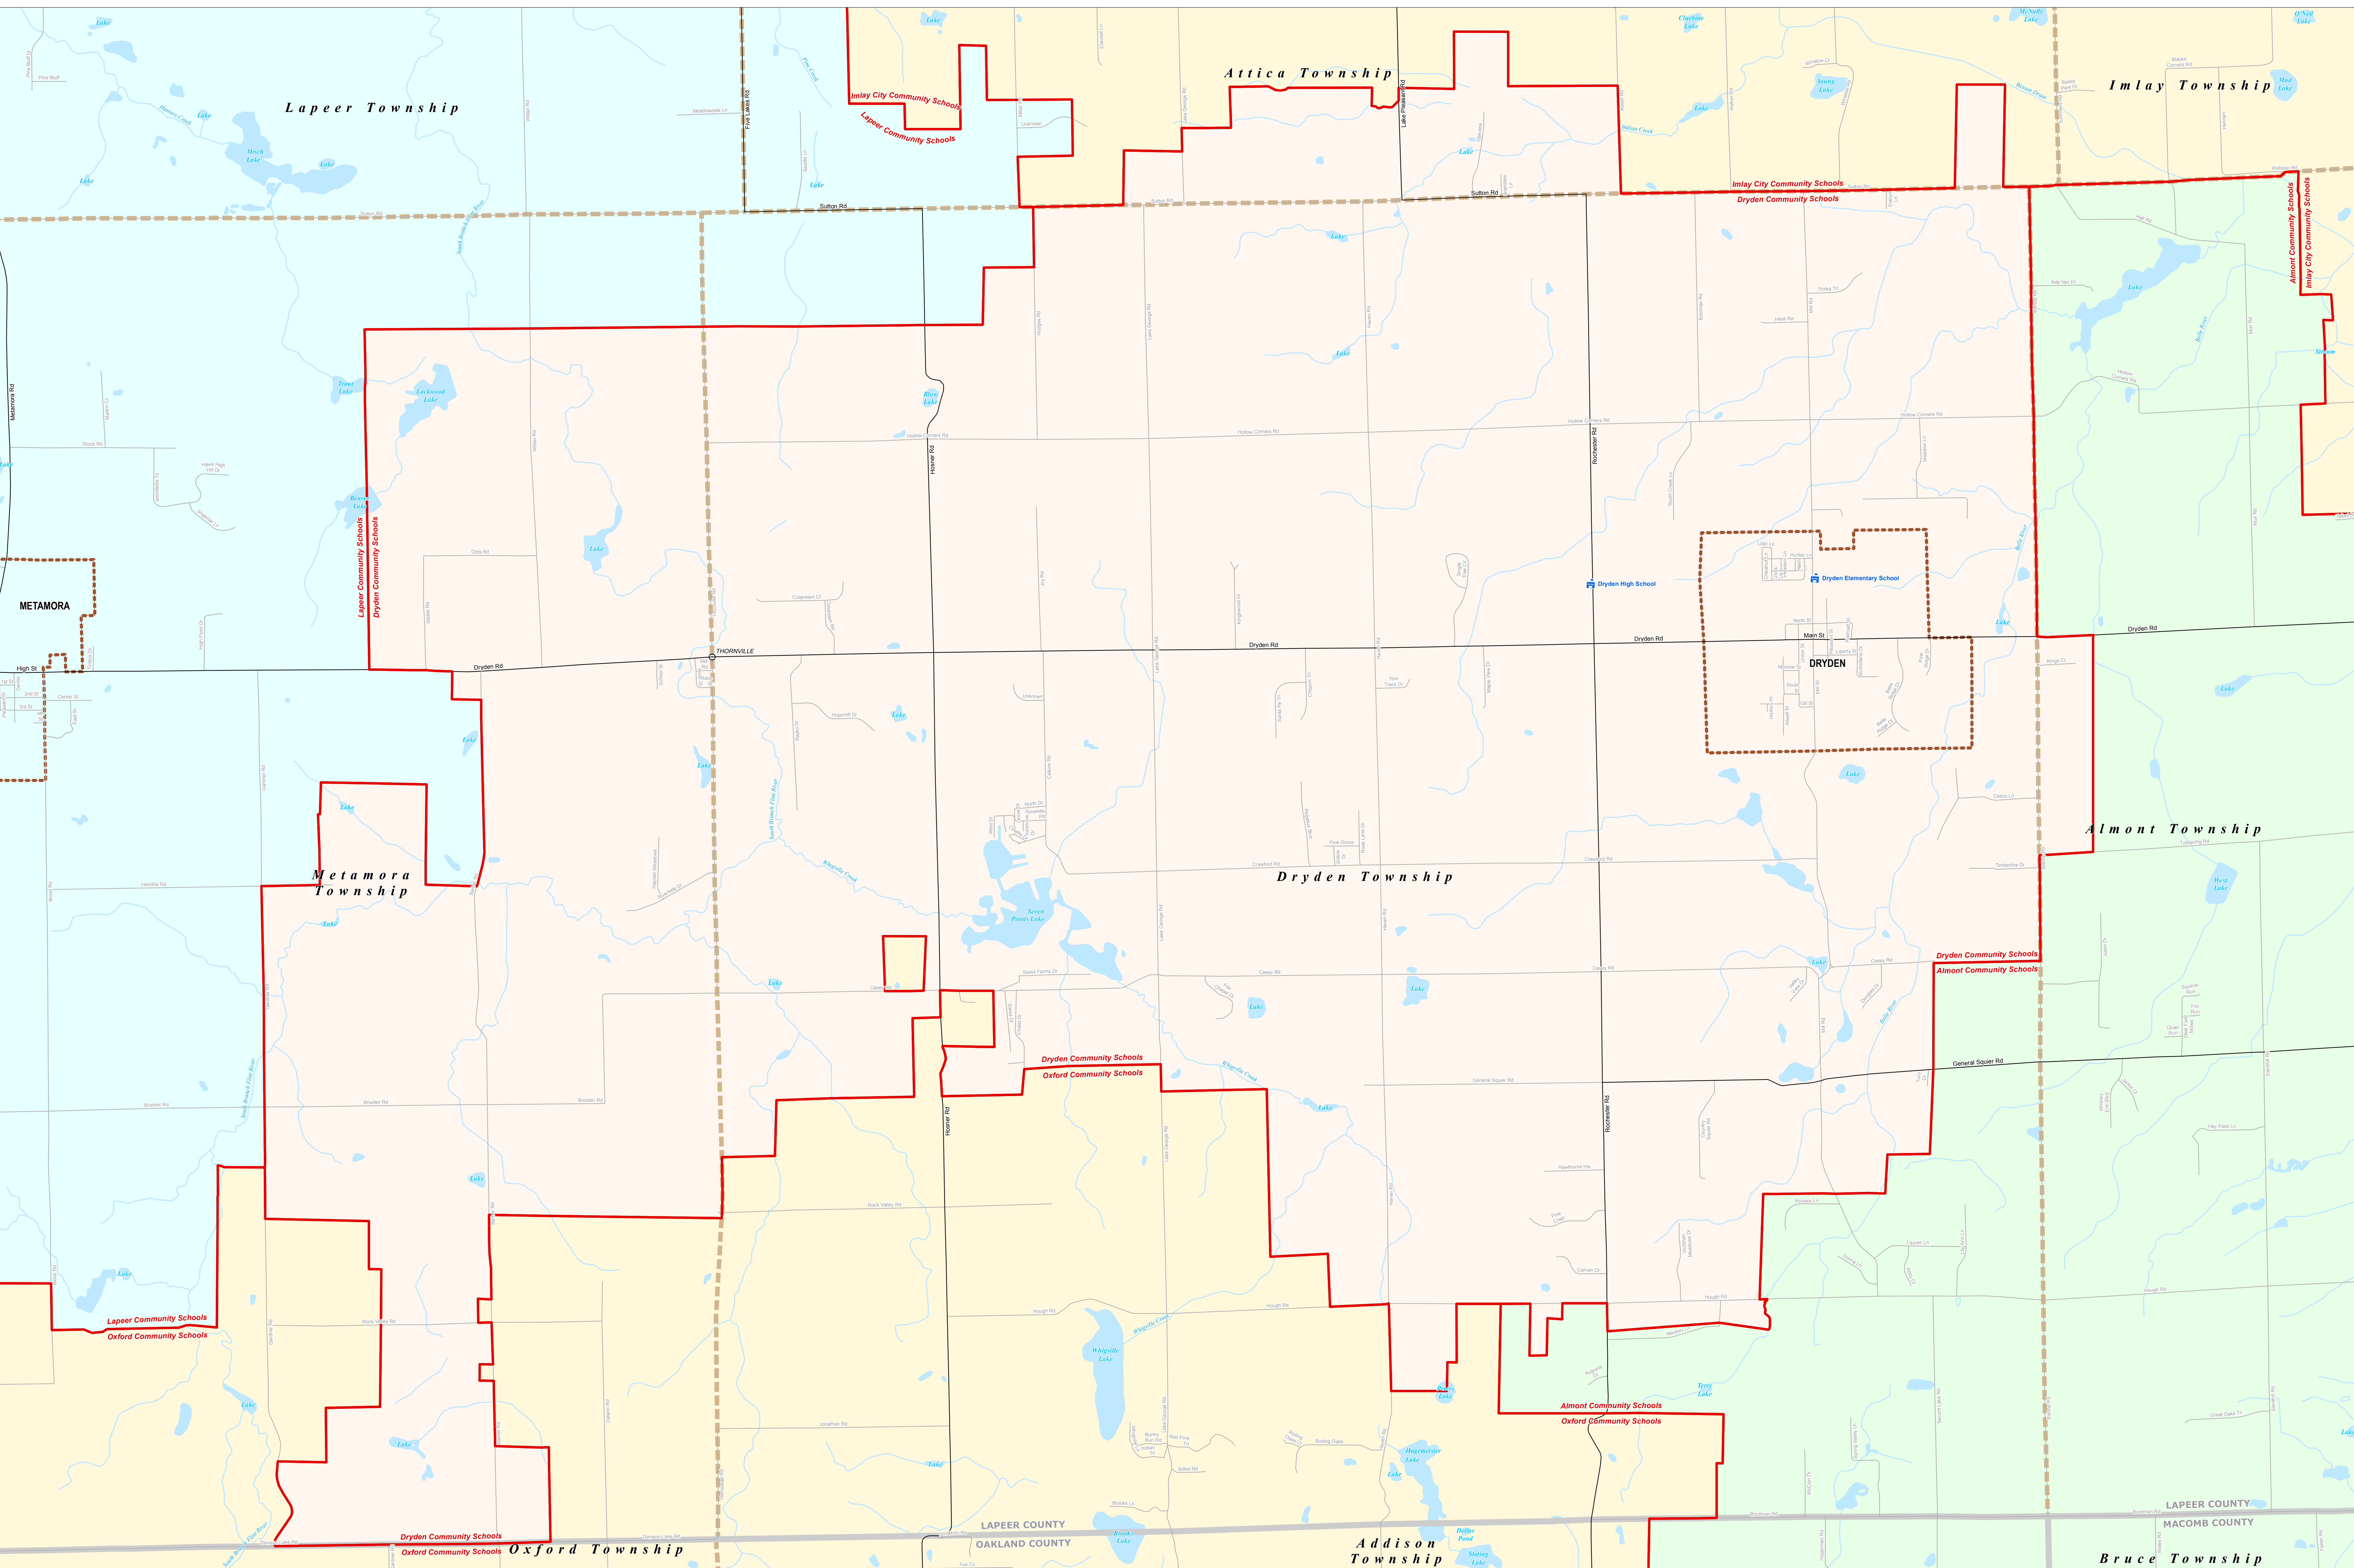

DRYDEN COMMUNITY SCHOOLS

Lapeer ISD

All information presented in this publication is in the public domain and may be reproduced, reprinted, and redistributed as desired.

Legend	
School District	School
County	Unincorporated Place
City	Water Feature
Township	River, Stream, or Drain
Village	Railroad
Census Designated Place	Freeway
	Highway
	Primary Road
	Local Road